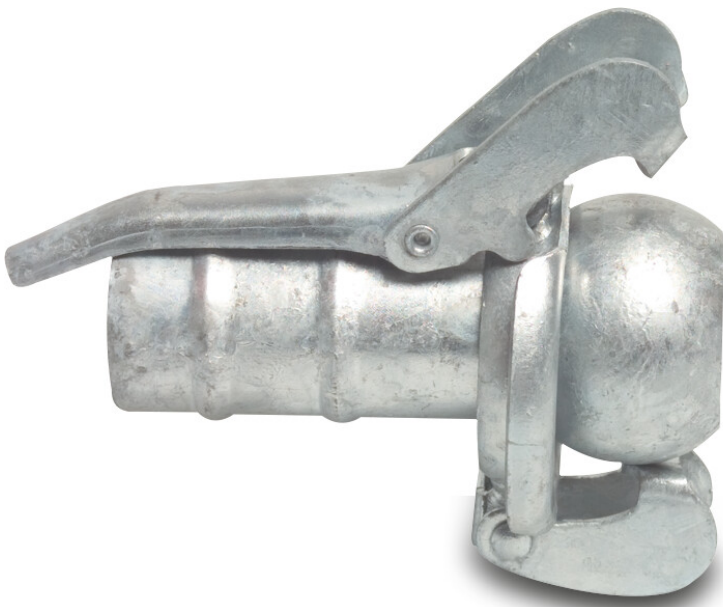

**Quick coupler adaptor steel
galvanised 76 mm x 50 mm
male part Bauer x hose tail
type Bauer S77 (7039492)**

TECHNICAL SPECIFICATIONS

Type	Bauer
------	-------

Material	steel
----------	-------

Surface treatment	galvanised
-------------------	------------

Connection	male part Bauer x hose tail
------------	-----------------------------

Type	S77
------	-----

Size	76 mm x 50 mm
------	---------------

Last modified date: 07/03/2026

Bosta UK Ltd.
Reflection House
Olding Road
Bury St. Edmunds
Suffolk
IP33 3TA
T +44 (0) 1284 716580
E enquiries@bosta.co.uk
<http://www.bosta.com>