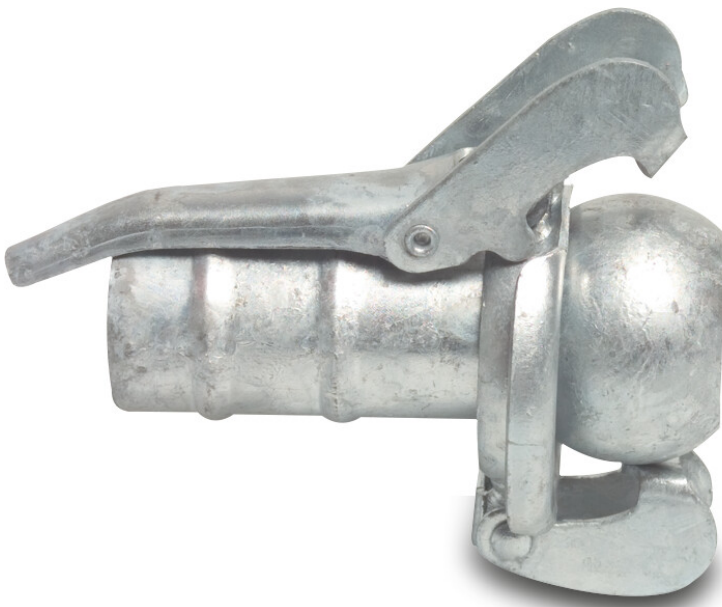

**Quick coupler adaptor steel
galvanised 76 mm x 50 mm
male part Bauer x hose tail
type Bauer S77 (7039492)**

TECHNICAL SPECIFICATIONS

Type	Bauer
------	-------

Material	steel
----------	-------

Surface treatment	galvanised
-------------------	------------

Connection	male part Bauer x hose tail
------------	-----------------------------

Type	S77
------	-----

Size	76 mm x 50 mm
------	---------------

Last modified date: 23/05/2026

Bosta UK Ltd.
Reflection House
Olding Road
Bury St. Edmunds
Suffolk
IP33 3TA
T +44 (0) 1284 716580
E enquiries@bosta.co.uk
<http://www.bosta.com>