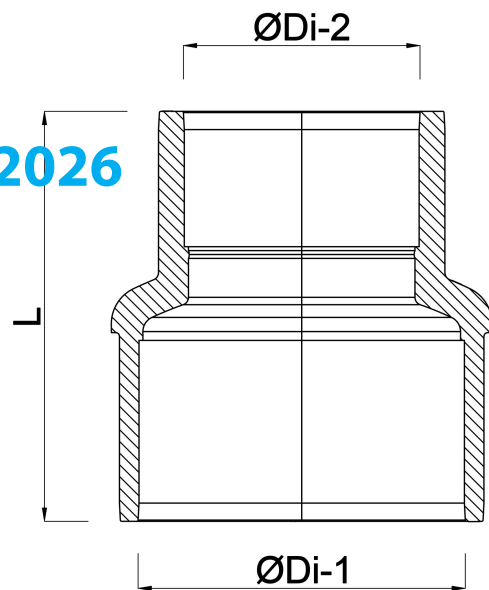

**Profec Reducer socket PVC-U**  
**63 mm x 50 mm glue socket**  
**16bar grey (0110669)**

# TECHNICAL SPECIFICATIONS

Colour	grey
Material	PVC-U
Connection	glue socket
Pressure	16 bar
Size	63 mm x 50 mm

## DIMENSIONS

L	74 mm
ØDi-1	63 mm
ØDi-2	50 mm

**Last modified date: 13/03/2026**

Bosta UK Ltd.  
Reflection House  
Olding Road  
Bury St. Edmunds  
Suffolk  
IP33 3TA  
T +44 (0) 1284 716580  
E [enquiries@bosta.co.uk](mailto:enquiries@bosta.co.uk)