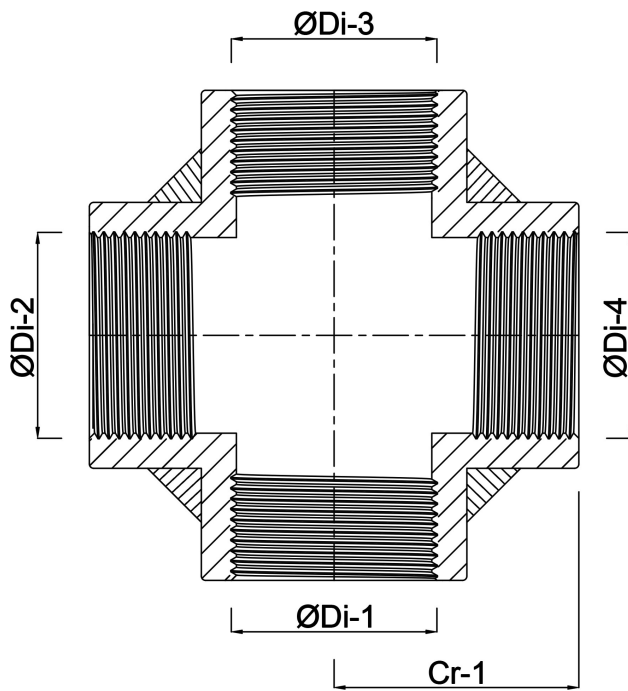

**Profec Nr. 180 Cross-piece  
brass 3/8" female thread 40bar  
(0708850)**

# TECHNICAL SPECIFICATIONS

Material	brass
Connection	female thread
Fitting nr.	Nr. 180
Max. temp.	120 °C
Size	3/8"
Pressure	40 bar

# DIMENSIONS

Cr-1	22 mm
F-1	12 mm
F-2	12 mm
F-3	12 mm
F-4	12 mm
L	44 mm
ØDi-1	3/8 "
ØDi-2	3/8 "
ØDi-3	3/8 "

ØDi-4

3/8 "

**Last modified date: 24/05/2026**

Bosta UK Ltd.  
Reflection House  
Olding Road  
Bury St. Edmunds  
Suffolk  
IP33 3TA  
T +44 (0) 1284 716580  
E [enquiries@bosta.co.uk](mailto:enquiries@bosta.co.uk)  
<http://www.bosta.com>