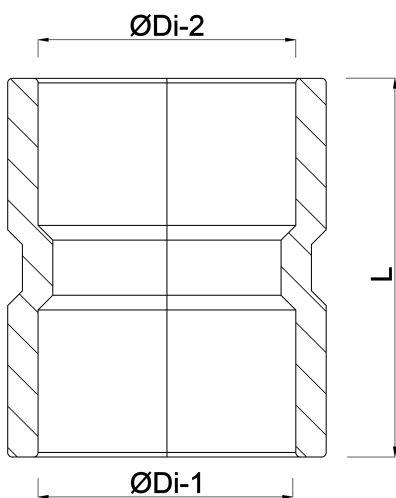

# TECHNICAL SPECIFICATIONS

Colour grey

Material PVC-U

Connection glue socket

Size 90 mm

Pressure 16 bar

## DIMENSIONS

L 107 mm

Mold injection moulded

ØDi-1 90 mm

ØDi-2 90 mm

**Last modified date: 13/03/2026**

Bosta UK Ltd.  
Reflection House  
Olding Road  
Bury St. Edmunds  
Suffolk  
IP33 3TA  
T +44 (0) 1284 716580  
E [enquiries@bosta.co.uk](mailto:enquiries@bosta.co.uk)  
<http://www.bosta.com>