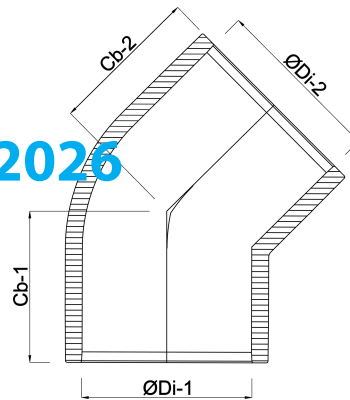

TECHNICAL SPECIFICATIONS

Colour	grey
Material	PVC-U
Size	90 mm
Connection	glue socket
Pressure	16 bar

DIMENSIONS

Cb-1	70 mm
Cb-2	70 mm
ØDi-1	90 mm
ØDi-2	90 mm
β	45 °

Last modified date: 14/03/2026

Bosta UK Ltd.
Reflection House
Olding Road