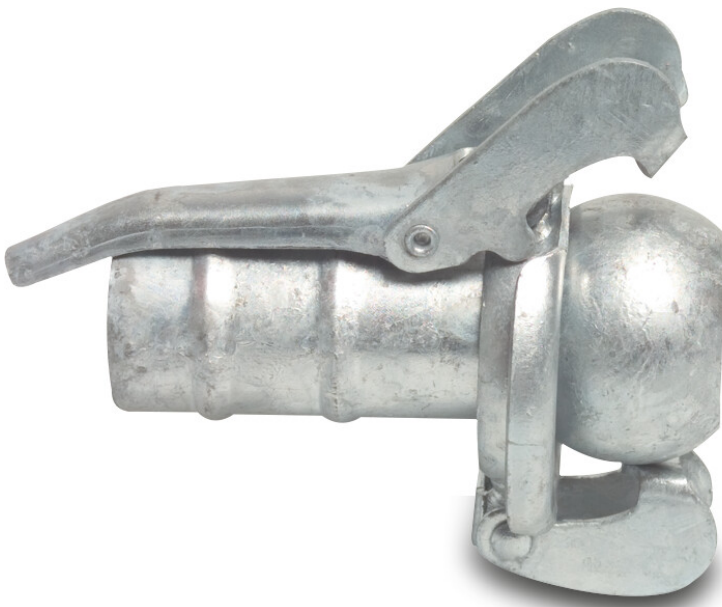

**Quick coupler adaptor steel
galvanised 108 mm x 89 mm
male part Bauer x hose tail
type Bauer S77 (7039494)**

TECHNICAL SPECIFICATIONS

Type	Bauer
------	-------

Material	steel
----------	-------

Surface treatment	galvanised
-------------------	------------

Connection	male part Bauer x hose tail
------------	-----------------------------

Type	S77
------	-----

Size	108 mm x 89 mm
------	----------------

Last modified date: 23/05/2026

Bosta UK Ltd.
Reflection House
Olding Road
Bury St. Edmunds
Suffolk
IP33 3TA
T +44 (0) 1284 716580
E enquiries@bosta.co.uk
<http://www.bosta.com>