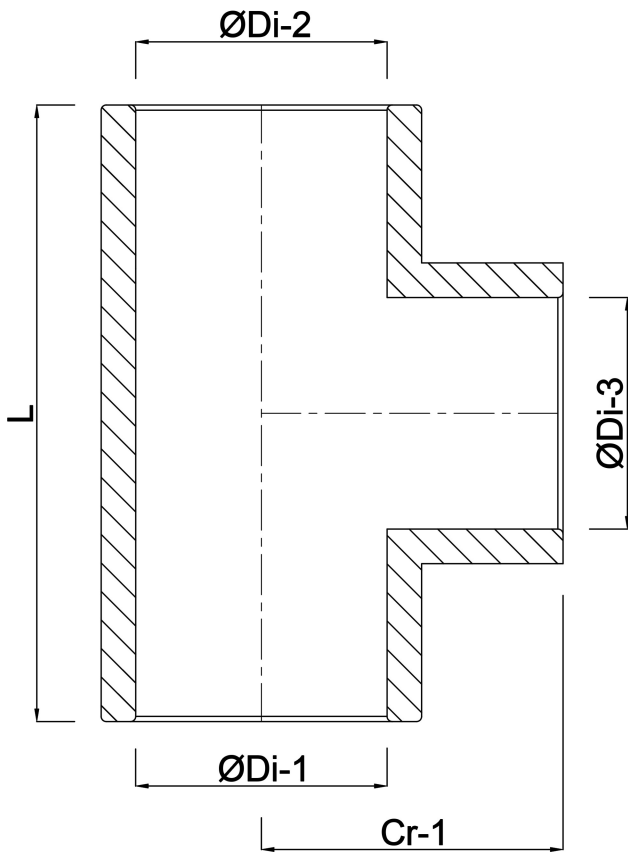

T-piece 90° PVC-U 2" imperial glue socket 16bar white (0180121)

TECHNICAL SPECIFICATIONS

Colour	white
Material	PVC-U
Connection	imperial glue socket
Pressure	16 bar
Size	2"

DIMENSIONS

Cr-1	71 mm
L	142 mm
ØDi-1	2 "
ØDi-2	2 "
ØDi-3	2 "
β	90 °