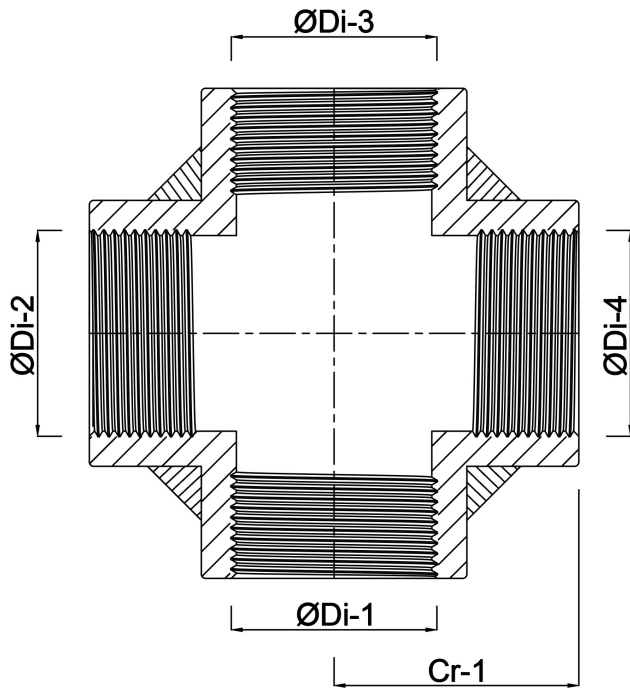

**Profec Nr. 180 Cross-piece
brass 3/4" female thread 30bar
(0708852)**

TECHNICAL SPECIFICATIONS

Material	brass
Connection	female thread
Fitting nr.	Nr. 180
Max. temp.	120 °C
Size	3/4"
Max. temperature	120 °C
Pressure	30 bar

DIMENSIONS

Cr-1	30 mm
F-1	16 mm
F-2	16 mm
F-3	16 mm
F-4	16 mm
L	60 mm
T	4 mm
ØDi-1	3/4 "

ØDi-2 3/4 "

ØDi-3 3/4 "

ØDi-4 3/4 "

Last modified date: 24/05/2026

Bosta UK Ltd.
Reflection House
Olding Road
Bury St. Edmunds
Suffolk
IP33 3TA
T +44 (0) 1284 716580
E enquiries@bosta.co.uk
<http://www.bosta.com>