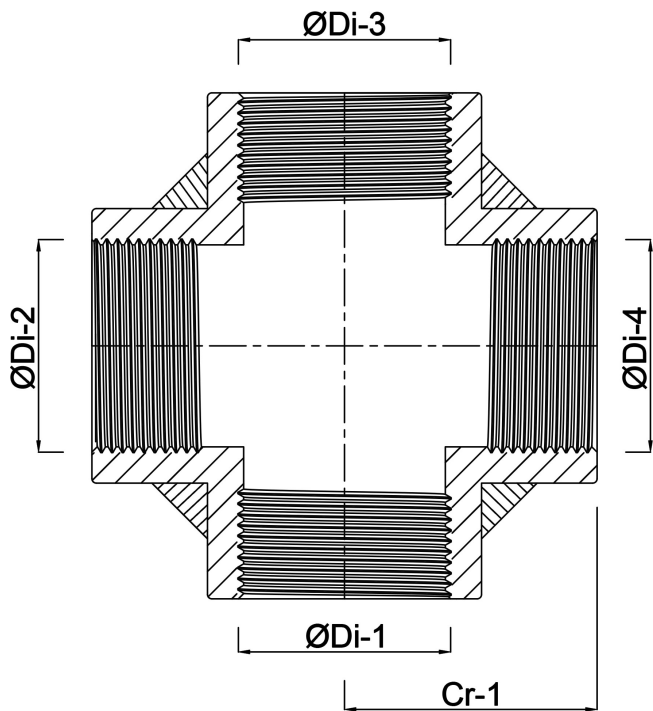

**Profec Nr. 180 Cross-piece
brass 3/4" female thread 30bar
(0708852)**

TECHNICAL SPECIFICATIONS

Material	brass
Connection	female thread
Fitting nr.	Nr. 180
Max. temp.	120 °C
Size	3/4"
Max. temperature	120 °C
Pressure	30 bar

DIMENSIONS

Cr-1	30 mm
F-1	16 mm
F-2	16 mm
F-3	16 mm
F-4	16 mm
L	60 mm
T	4 mm
ØDi-1	3/4 "

ØDi-2 3/4 "

ØDi-3 3/4 "

ØDi-4 3/4 "

Last modified date: 13/03/2026

Bosta UK Ltd.
Reflection House
Olding Road
Bury St. Edmunds
Suffolk
IP33 3TA
T +44 (0) 1284 716580
E enquiries@bosta.co.uk
<http://www.bosta.com>