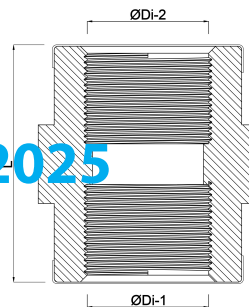

Socket PP 3/4" female thread 10bar grey (0330130)

TECHNICAL SPECIFICATIONS

Colour	grey
Material	PP
Connection	female thread
Pressure	10 bar
Max. temp.	80 °C
Size	3/4"

DIMENSIONS

L	42 mm
ØDi-1	3/4 "
ØDi-2	3/4 "
F-1	19 mm
F-2	19 mm