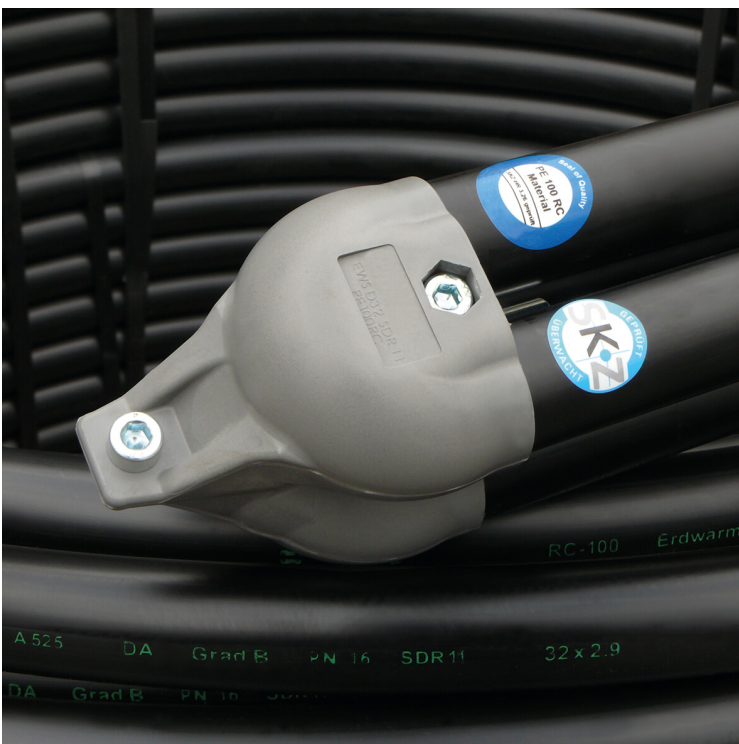

Profec Geothermal probe PE100 40 mm plain SDR11 16bar black 100m KOMO type single (7026081)

TECHNICAL SPECIFICATIONS

Colour black

Type single

Material PE100

Approval KOMO

Connection plain

Size 40 mm