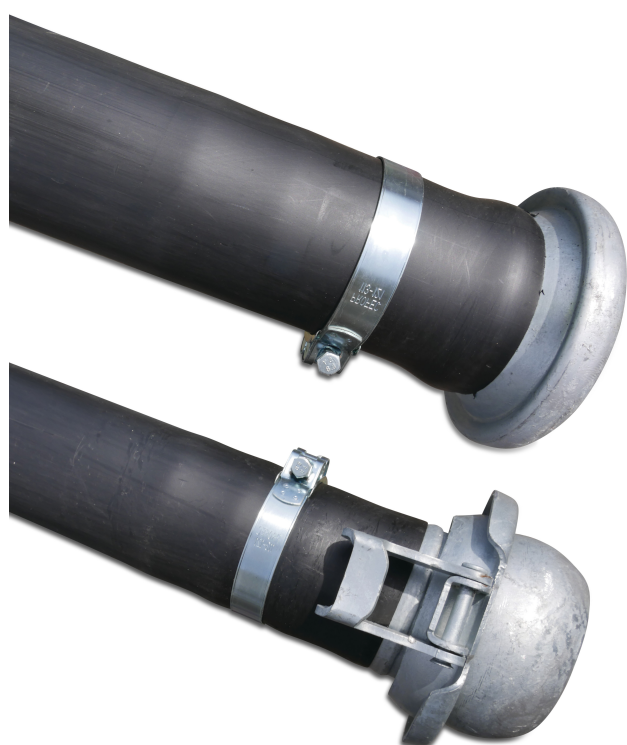

**Quick coupler pipe PE40
regenerated 159 mm female
part Bauer x male part Bauer
6m type Bauer (7044121)**

TECHNICAL SPECIFICATIONS

Type	Bauer
Material	PE40 regenerated
Connection	female part Bauer x male part Bauer
Length	6 m
Bending angle	15 °
Size	159 mm
Wall thickness	6.2 mm