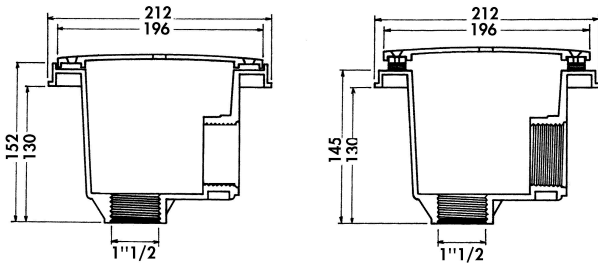

Hayward Main drain
ABS/stainless steel 50/63 mm x
1 1/2" glue socket x female
thread white type 32.. 2 pcs
(7021964)

 **HAYWARD®**

TECHNICAL SPECIFICATIONS

Colour	white
Type	32..
Material	ABS/stainless steel
Connection	glue socket x female thread
Suitable for	liner pools
Size	50/63 mm x 1 1/2"

DIMENSIONS

H	152 mm
---	--------

Last modified date: 25/05/2026

Bosta UK Ltd.
Reflection House
Olding Road
Bury St. Edmunds

Suffolk
IP33 3TA
T +44 (0) 1284 716580
E enquiries@bosta.co.uk
<http://www.bosta.com>