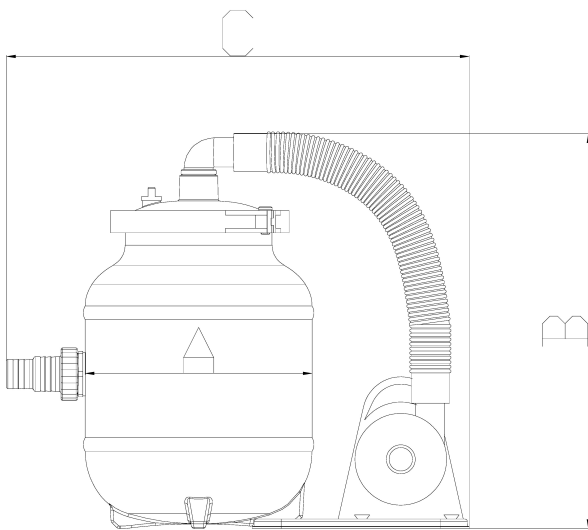

**Filter set HDPE 32-38 mm hose
tail 2bar 230VAC grey 12,5ltr
type EZ clean Aqualoon 320g
(7018979)**

TECHNICAL SPECIFICATIONS

Colour	grey
Type	EZ clean Aqualoon
Material	HDPE
Connection	hose tail
Voltage	230VAC
Pressure	2 bar
Max. temp.	35 °C
Size	32-38 mm
Type	320g
Diameter	250 mm
Weight	5.5 kg
Sand	12 kg
Max flow rate	2.8 m ³ /h
Pump	FP100
Max. pool vol.	6 m ³
Aqualoon	320 g

DIMENSIONS

A 250 mm

B 435 mm

C 510 mm

PRODUCT INFORMATION

Energy efficient filter set for small above ground pools.

The Aqualoon® filter medium reduces resistance in the filter so the power consumed by the filter pump is just 100 watts. Because of the low power consumption, the filter pump runs very silently.