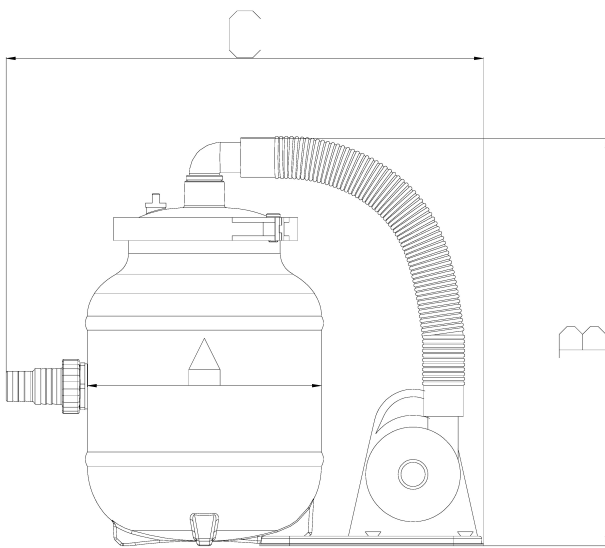

**Filter set HDPE 32-38 mm hose
tail 2bar 230VAC grey 12,5ltr
type EZ clean Aqualoon 320g
(7018979)**

TECHNICAL SPECIFICATIONS

Colour	grey
Type	EZ clean Aqualoon
Material	HDPE
Connection	hose tail
Voltage	230VAC
Pressure	2 bar
Max. temp.	35 °C
Size	32-38 mm
Type	320g
Diameter	250 mm
Weight	5.5 kg
Sand	12 kg
Max flow rate	2.8 m ³ /h
Pump	FP100
Max. pool vol.	6 m ³
Aqualoon	320 g

DIMENSIONS

A 250 mm

B 435 mm

C 510 mm

PRODUCT INFORMATION

Energy efficient filter set for small above ground pools.

The Aqualoon® filter medium reduces resistance in the filter so the power consumed by the filter pump is just 100 watts. Because of the low power consumption, the filter pump runs very silently.