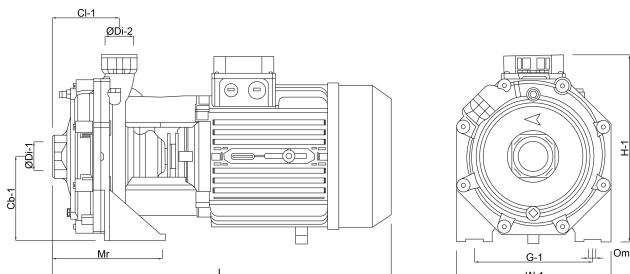

**Foras Centrifugal pump cast
iron 2" x 1 1/4" female thread
11bar 20,4A 400/690VAC blue
type KB 1500 T (0920282)**

TECHNICAL SPECIFICATIONS

Colour blue

Material cast iron

Material impeller 1 noryl

Connection female thread

Seal type H

Length 645 mm

Max. temperature 90 °C

Width 275 mm

Weight	95.5 kg
Power	11 kW
Max flow rate	36 m ³ /h
Press	1 1/4 "
Suction	2 "
BEP Capacity	20
BEP Head	86
Efficiency	57 %
Packaging dimensions L/W/H	675 x 300 x 390 mm

DIMENSIONS

Cb-1	150 mm
Cl-1	120 mm
G-1	210 mm
H	330 mm
H-1	330 mm
L	645 mm
Mr	190 mm
O	14 mm

W-1 275 mm

ØDi-1 2 "

ØDi-2 1 1/4 "

PRODUCT INFORMATION

Sealed motor protection class F.

Water temperature 90°C.