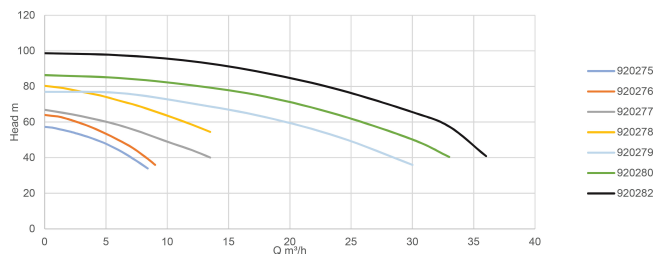

**Foras Centrifugal pump cast
iron 2" x 1 1/4" female thread
11bar 20,4A 400/690VAC blue
type KB 1500 T (0920282)**

TECHNICAL SPECIFICATIONS

Colour blue

Material cast iron

Material impeller 1 noryl

Connection female thread

Seal type H

Length 645 mm

Voltage 400/690VAC

Width 275 mm

Weight	95.5 kg
Power	11 kW
Max flow rate	36 m ³ /h
Press	1 1/4 "
Suction	2 "
BEP Capacity	20
BEP Head	86
Efficiency	57 %
Packaging dimensions L/W/H	675 x 300 x 390 mm

DIMENSIONS

Cb-1	150 mm
Cl-1	120 mm
G-1	210 mm
H	330 mm
H-1	330 mm
L	645 mm
Mr	190 mm
O	14 mm

W-1 275 mm

ØDi-1 2 "

ØDi-2 1 1/4 "

PRODUCT INFORMATION

Sealed motor protection class F.
Water temperature 90°C.
Supplied without cable.