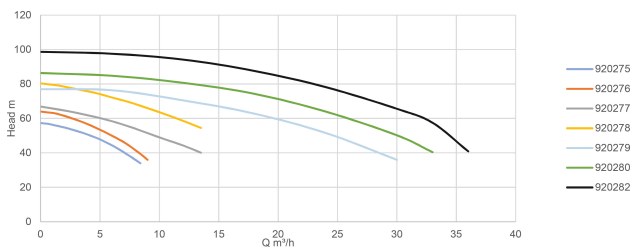

**Foras Centrifugal pump cast
iron 2" x 1 1/4" female thread
11bar 20,4A 400/690VAC blue
type KB 1500 T (0920282)**

TECHNICAL SPECIFICATIONS

Colour blue

Material cast iron

Material impeller 1 noryl

Connection female thread

Seal type H

Length 645 mm

Max. temperature 90 °C

Width 275 mm

Weight	95.5 kg
Power	11 kW
Max flow rate	36 m ³ /h
Press	1 1/4 "
Suction	2 "
BEP Capacity	20
BEP Head	86
Efficiency	57 %
Packaging dimensions L/W/H	675 x 300 x 390 mm

DIMENSIONS

Cb-1	150 mm
Cl-1	120 mm
G-1	210 mm
H	330 mm
H-1	330 mm
L	645 mm
Mr	190 mm
O	14 mm

W-1 275 mm

ØDi-1 2 "

ØDi-2 1 1/4 "

PRODUCT INFORMATION

Sealed motor protection class F.

Water temperature 90°C.