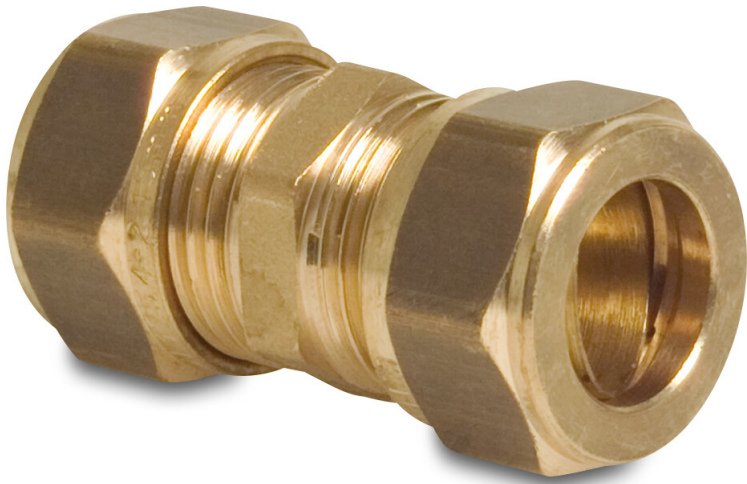

Bonfix Socket brass 28 mm compression KIWA/GASTEC (0715707)

 **bonfix**[®]
the fitting factory

TECHNICAL SPECIFICATIONS

Material	brass
Approval	KIWA/GASTEC
Connection	compression
Size	28 mm

Last modified date: 05/10/2025