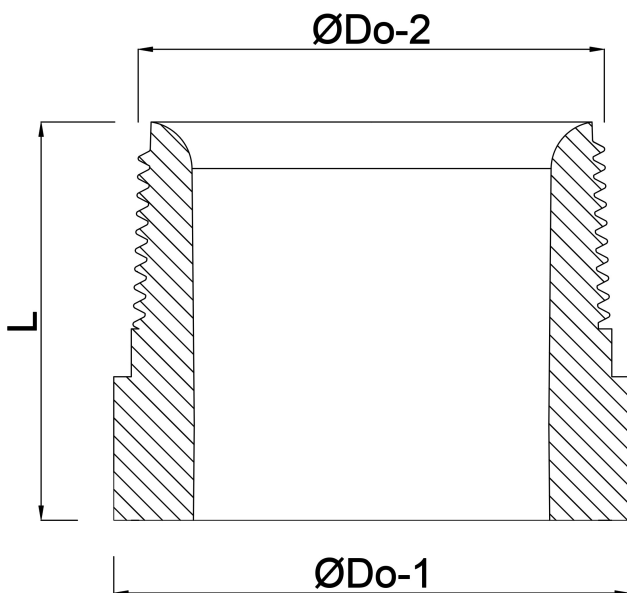

**Weld nipple steel 8" x 219,1  
mm male thread x butt welding  
15cm (0200575)**

# TECHNICAL SPECIFICATIONS

Material	steel
Connection	male thread x butt welding
Size	8" x 219,1 mm
Length	15 cm

## DIMENSIONS

L	150 mm
ØDo-1	219.1 mm
ØDo-2	8 "

**Last modified date: 25/05/2026**

Bosta UK Ltd.  
Reflection House  
Olding Road  
Bury St. Edmunds  
Suffolk  
IP33 3TA  
T +44 (0) 1284 716580  
E [enquiries@bosta.co.uk](mailto:enquiries@bosta.co.uk)  
<http://www.bosta.com>