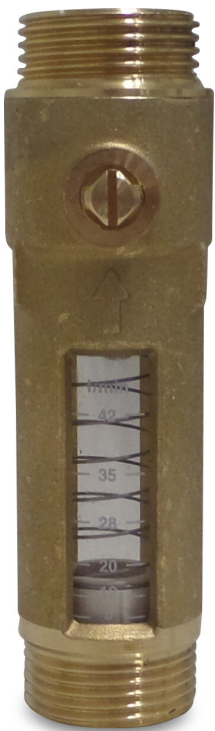

Flow meter brass 1" male thread 10bar 2-12l/min DN15 brass (0800051)

TECHNICAL SPECIFICATIONS

Colour brass

Material brass

Connection male thread

Pressure 10 bar

Max. temp. 120 °C

Capacity 2-12 l/min

Flow range 120 - 720 ltr/h

Size 1"

DN 15

Last modified date: 24/05/2026

Bosta UK Ltd.
Reflection House
Olding Road
Bury St. Edmunds
Suffolk
IP33 3TA
T +44 (0) 1284 716580
E enquiries@bosta.co.uk
<http://www.bosta.com>