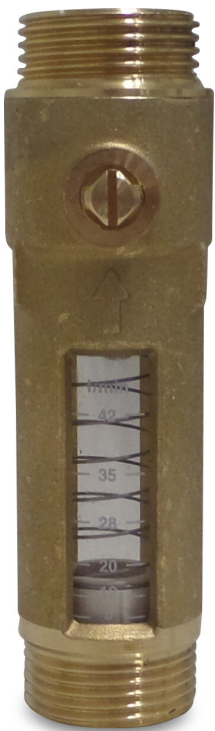

**Flow meter brass 1" male
thread 10bar 2-12l/min DN15
brass (0800051)**

TECHNICAL SPECIFICATIONS

Colour brass

Material brass

Connection male thread

Pressure 10 bar

Max. temp. 120 °C

Capacity 2-12 l/min

Flow range 120 - 720 ltr/h

Size 1"

DN 15

Last modified date: 08/03/2026

Bosta UK Ltd.
Reflection House
Olding Road
Bury St. Edmunds
Suffolk
IP33 3TA
T +44 (0) 1284 716580
E enquiries@bosta.co.uk
<http://www.bosta.com>