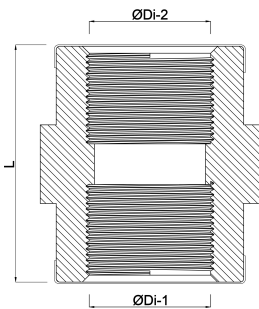

Profec Nr. 270 Socket brass
1/2" female thread 30bar
(0710369)

TECHNICAL SPECIFICATIONS

Material	brass
Connection	female thread
Fitting nr.	Nr. 270
Size	1/2"
Max. temperature	120 °C
Pressure	30 bar
Max. temp.	120 °C

DIMENSIONS

F-1	29 mm
L	29 mm
ØDi-1	1/2 "
ØDi-2	1/2 "

Last modified date: 13/03/2026

Bosta UK Ltd.
Reflection House
Olding Road
Bury St. Edmunds
Suffolk
IP33 3TA
T +44 (0) 1284 716580
E enquiries@bosta.co.uk
<http://www.bosta.com>