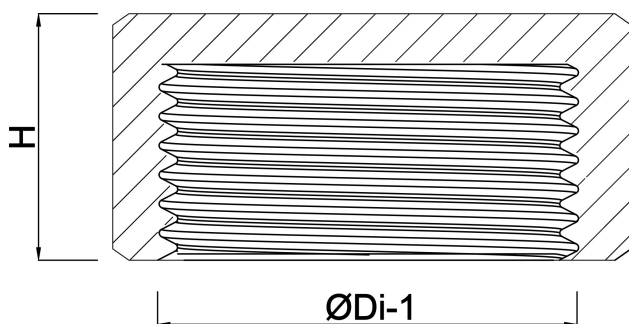

**Profec Nr. 300 Cap stainless  
steel 316 1/8" female thread  
16bar type hexagon (0080700)**

# TECHNICAL SPECIFICATIONS

Material stainless steel 316

Connection female thread

Fitting nr. Nr. 300

Pressure 16 bar

Max. temp. 100 °C

Type hexagon

Size 1/8"

## DIMENSIONS

H 12.1 mm

K-1 12.5 mm

ØDi-1 1/8 "

**Last modified date: 22/05/2026**

Bosta UK Ltd.  
Reflection House  
Olding Road  
Bury St. Edmunds  
Suffolk  
IP33 3TA  
T +44 (0) 1284 716580  
E [enquiries@bosta.co.uk](mailto:enquiries@bosta.co.uk)  
<http://www.bosta.com>