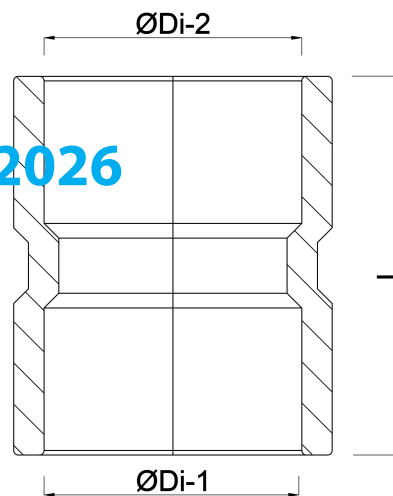

**VDL Transition socket PVC-U  
32 mm x 1" glue socket x  
imperial glue socket 10bar  
grey (7018298)**

**V-L Van de Lande**

# TECHNICAL SPECIFICATIONS

Colour	grey
Material	PVC-U
Connection	glue socket x imperial glue socket
Pressure	10 bar
Size	32 mm x 1"

## DIMENSIONS

L	47 mm
T	2 mm
ØDi-1	32 mm
ØDi-2	1"

**Last modified date: 14/03/2026**

Bosta UK Ltd.  
Reflection House  
Olding Road  
Bury St. Edmunds  
Suffolk

IP33 3TA  
T +44 (0) 1284 716580  
E [enquiries@bosta.co.uk](mailto:enquiries@bosta.co.uk)  
<http://www.bosta.com>