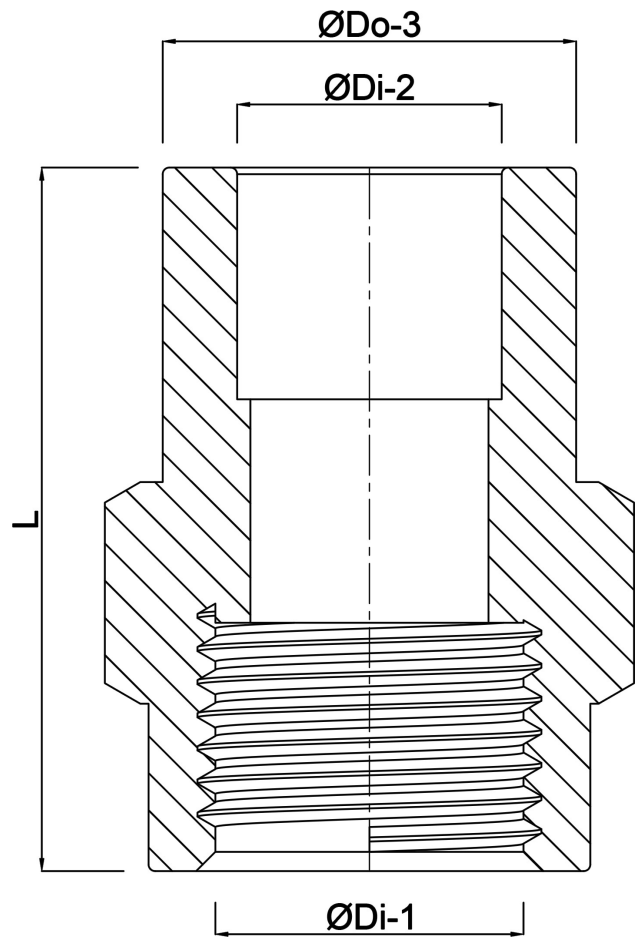

**Profec Adaptor socket PVC-U
16/20 mm x 1/4" glue
socket/glue spigot x female
thread 10bar grey (0101375)**

TECHNICAL SPECIFICATIONS

Colour	grey
Material	PVC-U
Connection	glue socket/glue spigot x female thread
Pressure	10 bar
Size	16/20 mm x 1/4"

DIMENSIONS

F-2	12 mm
L	37 mm
P-1	16 mm
ØDi-1	1/4 "
ØDi-2	16 mm
ØDo-3	20 mm

Last modified date: 22/05/2026

Bosta UK Ltd.
Reflection House
Olding Road
Bury St. Edmunds
Suffolk
IP33 3TA
T +44 (0) 1284 716580
E enquiries@bosta.co.uk
<http://www.bosta.com>