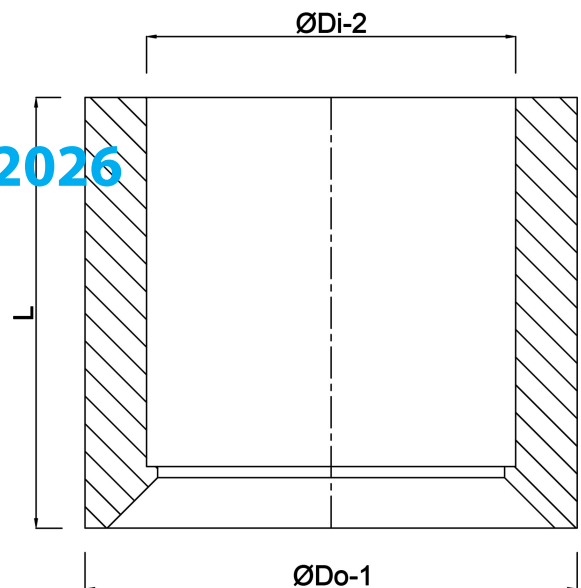

Profec Reducer bush PVC-U 32 mm x 20 mm glue spigot x glue socket 16bar grey (0110735)

TECHNICAL SPECIFICATIONS

Colour	grey
Material	PVC-U
Connection	glue spigot x glue socket
Pressure	16 bar
Size	32 mm x 20 mm

DIMENSIONS

L	22 mm
ØDi-2	20 mm
ØDo-1	32 mm

Last modified date: 13/03/2026

Bosta UK Ltd.
Reflection House
Olding Road
Bury St. Edmunds
Suffolk
IP33 3TA
T +44 (0) 1284 716580
E enquiries@bosta.co.uk

<http://www.bosta.com>