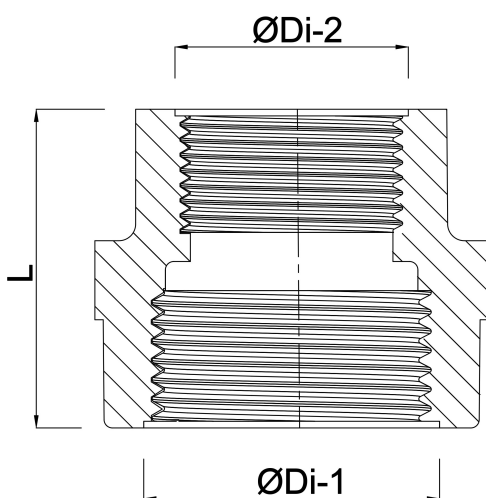

**Profec Nr. 240 Reducer socket
stainless steel 316 1 1/4" x 3/4"
female thread 16bar (0080063)**

TECHNICAL SPECIFICATIONS

Material stainless steel 316

Connection female thread

Fitting nr. Nr. 240

Max. temp. 100 °C

Size 1 1/4" x 3/4"

Pressure 16 bar

DIMENSIONS

L 42.4 mm

ØDi-1 1 1/4 "

ØDi-2 3/4 "

Last modified date: 13/03/2026

Bosta UK Ltd.
Reflection House
Olding Road
Bury St. Edmunds
Suffolk
IP33 3TA
T +44 (0) 1284 716580
E enquiries@bosta.co.uk
<http://www.bosta.com>