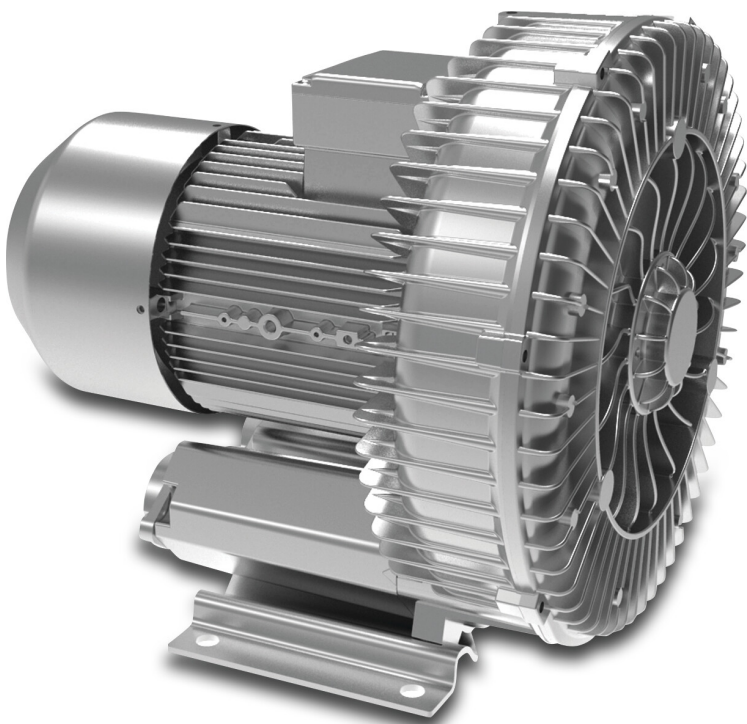

# Air blower 2" 400VAC type 050 single impeller 2.2kW (7042254)

# TECHNICAL SPECIFICATIONS

Voltage	400VAC
Type	050 single impeller
Capacity	210 m <sup>3</sup> /h
Size	2"
Power	2.2 kW

## PRODUCT INFORMATION

The side channel blower system for spa and professional swimming pool applications delivers high-quality and powerful performance. It is an ideal choice for applications that require large volumes of clean, dry air with low pressures and voids. It offers easy installation, reduced operating noise and low energy consumption.

Features:

- Designed to work in continuous service
- Easy vertical or horizontal installation
- Equipped with quiet-running induction motors
- IP54 protection
- Robust and reliable
- No contamination of gasses or conveyed air