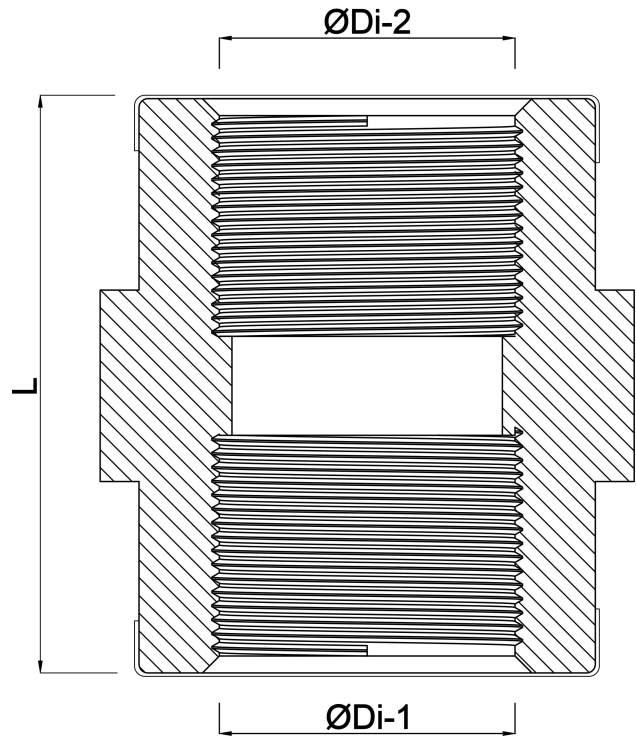

**Profec Socket PVC-U 3/4"
female thread 10bar grey
(0110521)**

TECHNICAL SPECIFICATIONS

Colour	grey
Material	PVC-U
Connection	female thread
Pressure	10 bar
Size	3/4"

DIMENSIONS

F-1	15.5 mm
L	39 mm
ØDi-1	3/4 "
ØDi-2	3/4 "