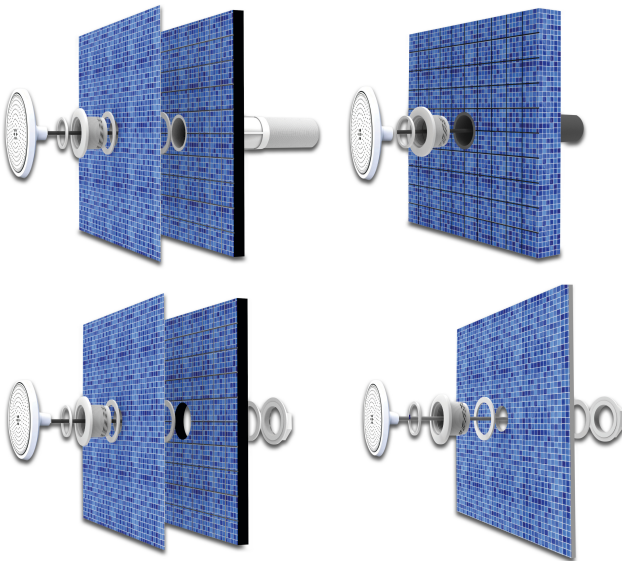

TECHNICAL SPECIFICATIONS

Suitable for concrete and fibreglass pools

Voltage 12VAC

Outer ø 160 mm

Capacity 18 W

Number of LED 252

Brightness 780 Lumen

Colour LEDs RGBW

Last modified date: 27/05/2026

Bosta UK Ltd.
Reflection House