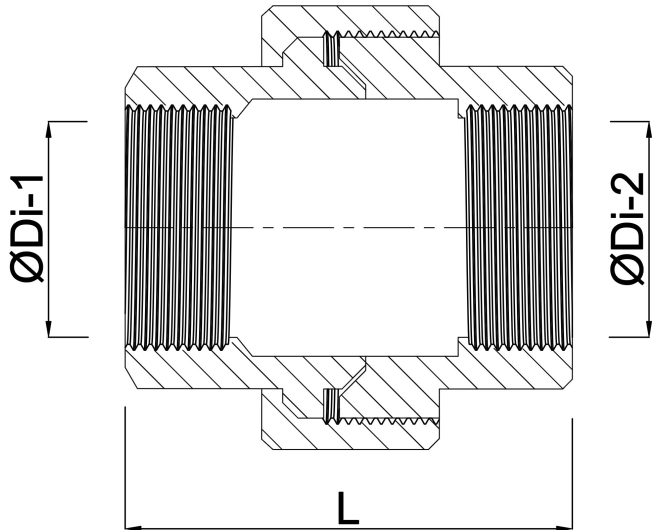

**Profec Nr. 330 Union coupler
cast iron galvanised 1" female
thread 25bar DVGW type flat
(1033006)**

TECHNICAL SPECIFICATIONS

Type flat

Material cast iron

Surface treatment galvanised

Approval DVGW

Connection female thread

Fitting nr. Nr. 330

Pressure 25 bar

Size 1"

Length 61 mm

DIMENSIONS

L 57 mm

ØDi-1 1 "

ØDi-2 1 "

F-1 18 mm

F-2 18 mm

Kn 54 mm

K-1 37 mm

K-2 37 mm

Last modified date: 05/10/2025

Bosta UK Ltd.
Reflection House
Olding Road
Bury St. Edmunds
Suffolk
IP33 3TA
T +44 (0) 1284 716580
E enquiries@bosta.co.uk
<http://www.bosta.com>