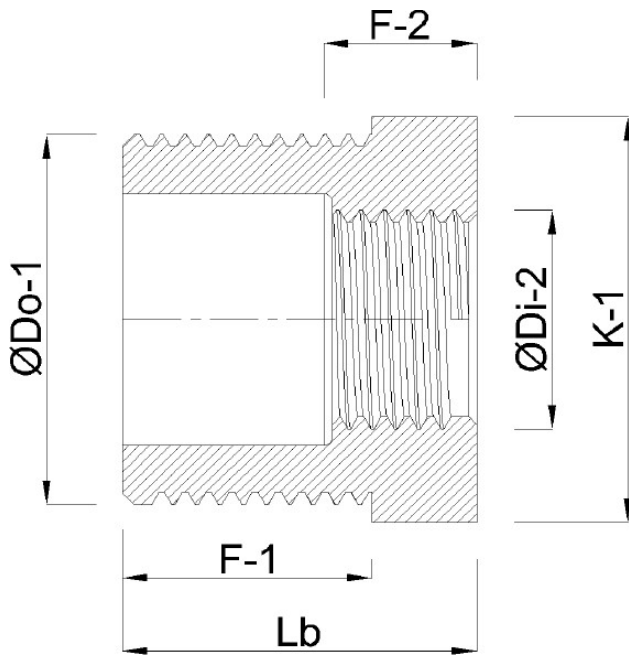

**Profec Nr. 241 Reducer bush
stainless steel 316 1" x 1/2"
male thread x female thread
16bar (0080090)**

TECHNICAL SPECIFICATIONS

Material	stainless steel 316
Connection	male thread x female thread
Fitting nr.	Nr. 241
Pressure	16 bar
Max. temp.	100 °C
Size	1" x 1/2"

DIMENSIONS

F-1	18.9 mm
F-2	7 mm
K-1	34.8 mm
Lb	25.9 mm
ØDi-2	1/2 "
ØDo-1	1 "

Last modified date: 22/06/2026

Bosta UK Ltd.
Reflection House
Olding Road
Bury St. Edmunds
Suffolk
IP33 3TA
T +44 (0) 1284 716580
E enquiries@bosta.co.uk
<http://www.bosta.com>