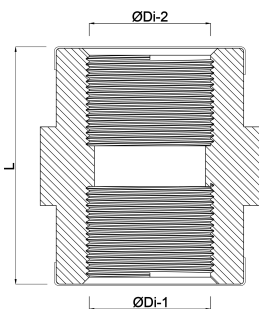

**Profec Nr. 270 Socket cast iron
black 2" female thread 25bar
DVGW (1127009)**

TECHNICAL SPECIFICATIONS

Material cast iron black

Approval DVGW

Connection female thread

Fitting nr. Nr. 270

Temperature range -20°C - 120°C

Pressure 25 bar

Size 2"

DIMENSIONS

L 65 mm

ØDi-1 2"

ØDi-2 2"

F-1 60 mm

Last modified date: 05/10/2025