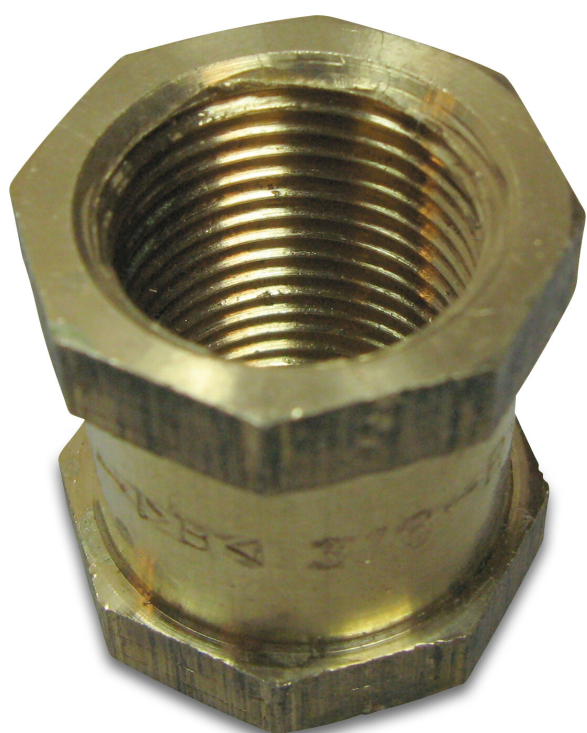

Nr. 270 Socket bronze 1 1/4"
female thread 16bar (0720285)

TECHNICAL SPECIFICATIONS

Material	bronze
Connection	female thread
Fitting nr.	Nr. 270
Size	1 1/4"
Pressure	16 bar

Last modified date: 05/10/2025