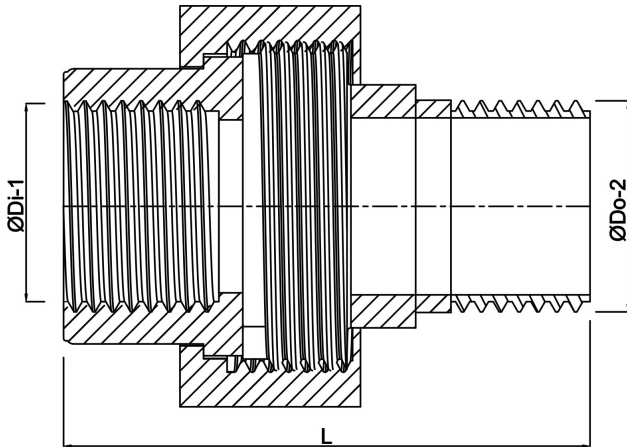

**Profec Nr. 341 Union coupler
stainless steel 316 3" female
thread x male thread 16bar
type conical (0080362)**

TECHNICAL SPECIFICATIONS

Type	conical
Material	stainless steel 316
Connection	female thread x male thread
Fitting nr.	Nr. 341
Pressure	16 bar
Max. temp.	100 °C
DN	3 "
Size	3"
Length	104 mm
Outer ø	-- mm

DIMENSIONS

K-1	117.6 mm
K-2	93 mm
L	104 mm
ØDi-1	3 "
ØDo-2	3 "

Last modified date: 22/05/2026

Bosta UK Ltd.
Reflection House
Olding Road
Bury St. Edmunds
Suffolk
IP33 3TA
T +44 (0) 1284 716580
E enquiries@bosta.co.uk
<http://www.bosta.com>