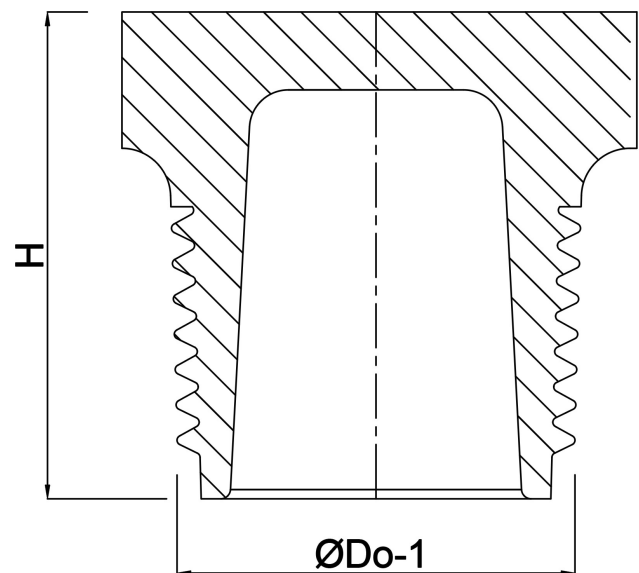

Profec Plug PVC-U 2 1/2" male thread 10bar grey (0110607)

TECHNICAL SPECIFICATIONS

Colour grey

Material PVC-U

Connection male thread

Pressure 10 bar

Size 2 1/2"

DIMENSIONS

H 46 mm

ØDo-1 2 1/2 "

Last modified date: 22/05/2026

Bosta UK Ltd.
Reflection House
Olding Road
Bury St. Edmunds
Suffolk
IP33 3TA
T +44 (0) 1284 716580
E enquiries@bosta.co.uk
<http://www.bosta.com>