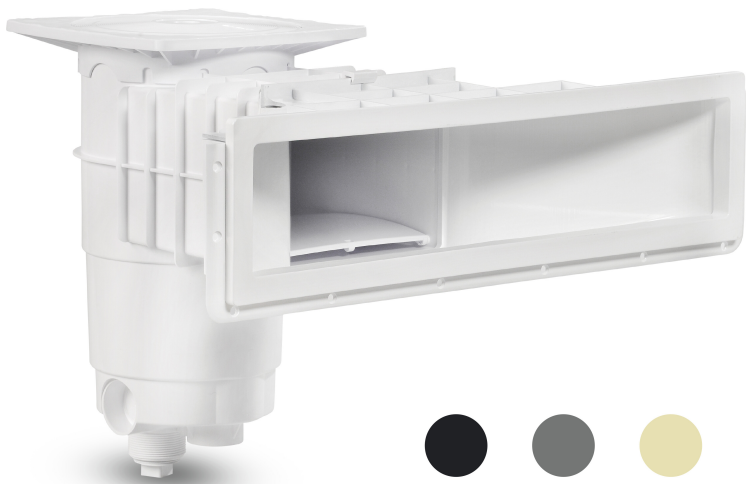

Weltico Skimmer ABS 1 1/2" x 2" female thread grey type A600 Design (7039324)

weltico

TECHNICAL SPECIFICATIONS

Type	A600 Design
Material	ABS/stainless steel
Suitable for	liner and concrete pools
Connection	female thread
Colour	grey
Size	1 1/2" x 2"

DIMENSIONS

A	583 mm
B	443 mm
C	639 mm
D	161 mm
E	266 mm
F	317 mm
G	595 mm
H	114 mm

PRODUCT INFORMATION

Approx. 7 m³/h (at a rate of 1.5 m/s) if connected to the 1 1/2" outlet with a Ø50 pipe
Approx. 10 m³/h (at a rate of 1.5 m/s) if connected to the 2" outlet with a Ø63 pipe