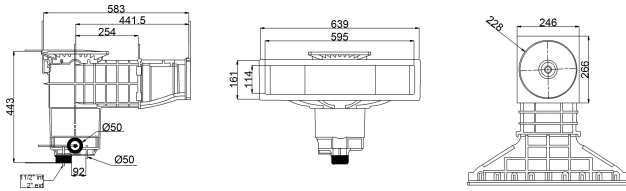

Weltico Skimmer ABS 1 1/2" x 2" female thread grey type A600 Design (7039324)

weltico

TECHNICAL SPECIFICATIONS

Type	A600 Design
Material	ABS/stainless steel
Suitable for	liner and concrete pools
Connection	female thread
Colour	grey
Size	1 1/2" x 2"

DIMENSIONS

A	583 mm
B	443 mm
C	639 mm
D	161 mm
E	266 mm
F	317 mm
G	595 mm
H	114 mm

PRODUCT INFORMATION

Approx. 7 m³/h (at a rate of 1.5 m/s) if connected to the 1 1/2" outlet with a Ø50 pipe
Approx. 10 m³/h (at a rate of 1.5 m/s) if connected to the 2" outlet with a Ø63 pipe