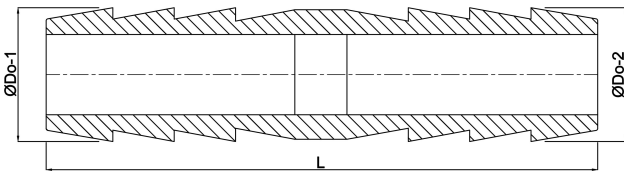

Profec Hose tail brass 19 mm x 12 mm hose tail 30bar (0423860)

TECHNICAL SPECIFICATIONS

Material	brass
Connection	hose tail
Max. temperature	120 °C
Pressure	30 bar
Max. temp.	120 °C
Size	19 mm x 12 mm

DIMENSIONS

L	55 mm
ØDo-1	19 mm
ØDo-2	12 mm

Last modified date: 23/05/2026

Bosta UK Ltd.
Reflection House
Olding Road

Bury St. Edmunds
Suffolk
IP33 3TA
T +44 (0) 1284 716580
E enquiries@bosta.co.uk
<http://www.bosta.com>