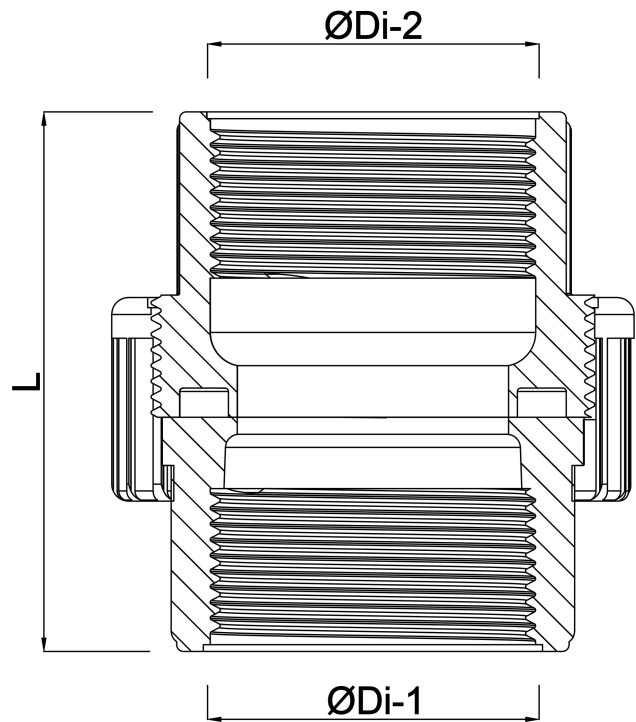

**Profec Union coupler PVC-U 1"
female thread 10bar grey
(0100113)**

TECHNICAL SPECIFICATIONS

Colour	grey
Material	PVC-U
Connection	female thread
Pressure	10 bar
Size	1"

DIMENSIONS

Do-n	57 mm
Hi-1	27 mm
L	58 mm
Lb	31 mm
ØDi-1	1 "
ØDi-2	1 "