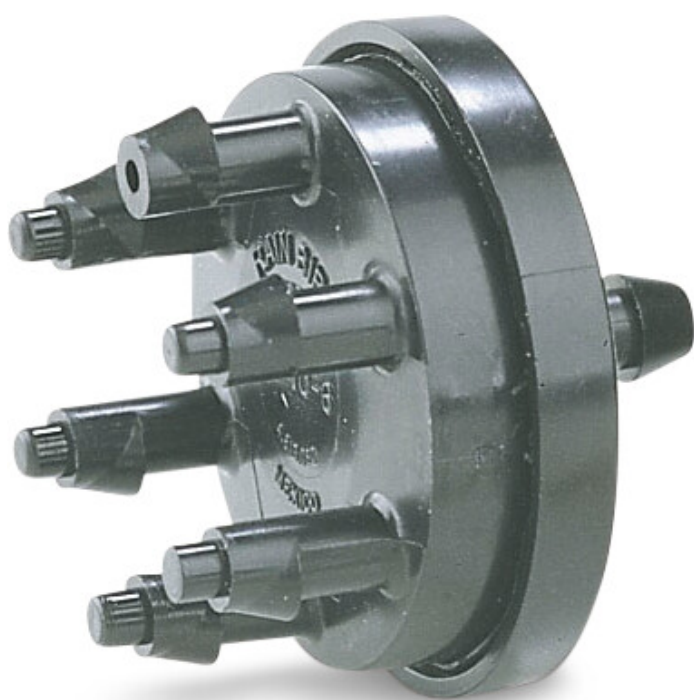

Rain Bird Manifold 6 outlets
plastic 6 mm push-in x barbed
2bar 4ltr/h black type XB-10-6
(7021573)

RAIN BIRD

TECHNICAL SPECIFICATIONS

Type	XB-10-6
Material	plastic
Connection	push-in x barbed
Pressure	2 bar
Rec. press.	1,0 - 3,5 bar
Colour	black
Flow	4 ltr/h
Size	6 mm

PRODUCT INFORMATION

The Rain Bird Manifold 6 outlets, type XB-10-6 is a pressure compensating multi-outlet for your garden irrigation.
The dripper delivers a uniform flow and the self-flushing technology reduces clogging.