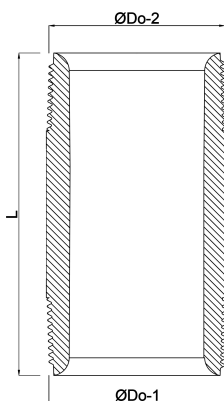

**Profec Nr. 23 Pipe nipple
stainless steel 316 1/2" male
thread 16bar 200 mm (0080555)**

TECHNICAL SPECIFICATIONS

Material stainless steel 316

Connection male thread

DIN Standard DIN 2999

Fitting nr. Nr. 23

Pressure 16 bar

Size 1/2"

Length 200 mm

DIMENSIONS

L 200 mm

ØDo-1 1/2 "

ØDo-2 1/2 "

Last modified date: 01/10/2025