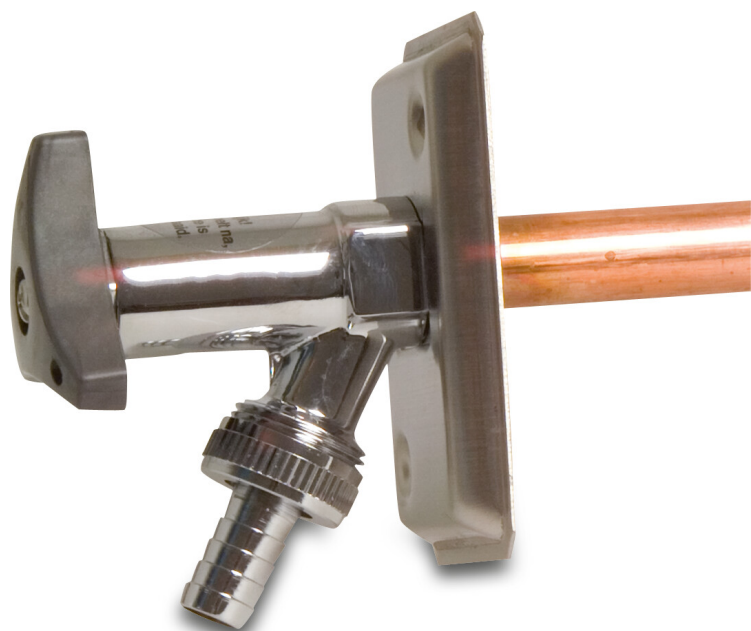

Bonfix Bibcock brass chrome plated 1/2" x 12 mm capillary x hose tail (0700952)

bonfix[®]
the fitting factory

TECHNICAL SPECIFICATIONS

Material	brass
Surface treatment	chrome plated
Operation	knob
Connection	capillary x hose tail
Size	1/2" x 12 mm
Length	500 mm