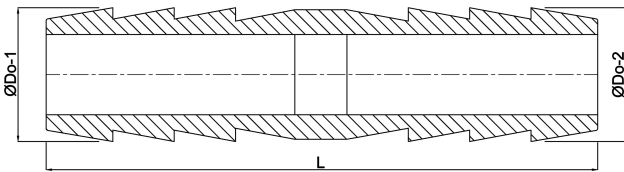

Profec Hose tail brass 50 mm hose tail 30bar (0423856)

TECHNICAL SPECIFICATIONS

Material brass

Connection hose tail

Max. temperature 120 °C

Pressure 30 bar

Max. temp. 120 °C

Size 50 mm

DIMENSIONS

L 85 mm

ØDo-1 50 mm

ØDo-2 50 mm

Last modified date: 23/05/2026

Bosta UK Ltd.
Reflection House
Olding Road

Bury St. Edmunds
Suffolk
IP33 3TA
T +44 (0) 1284 716580
E enquiries@bosta.co.uk
<http://www.bosta.com>