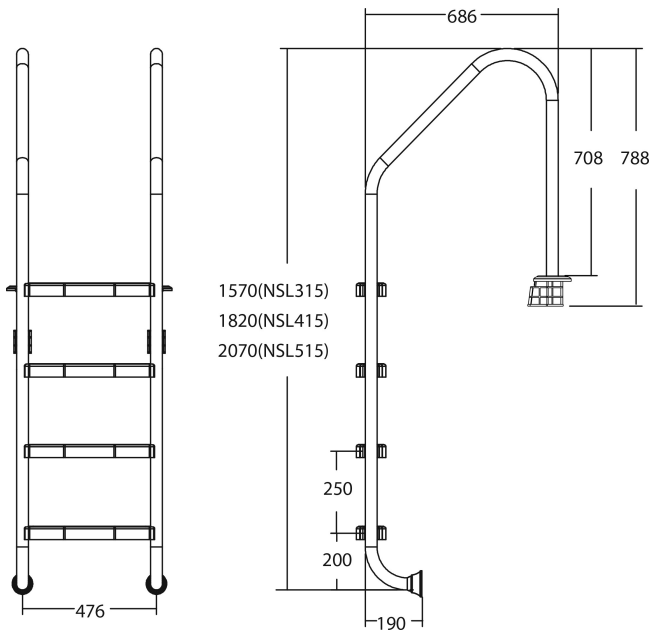

Flotide Pool steps stainless steel 304 type anchor wide model 3 steps (7026923)

FLOTIDE

TECHNICAL SPECIFICATIONS

Type anchor wide model

Material stainless steel 304

Number of Steps 3

PRODUCT INFORMATION

Flotide pool ladder (wide model) is attached 496 mm behind the pool edge. All ladders include an anti-slip pad.