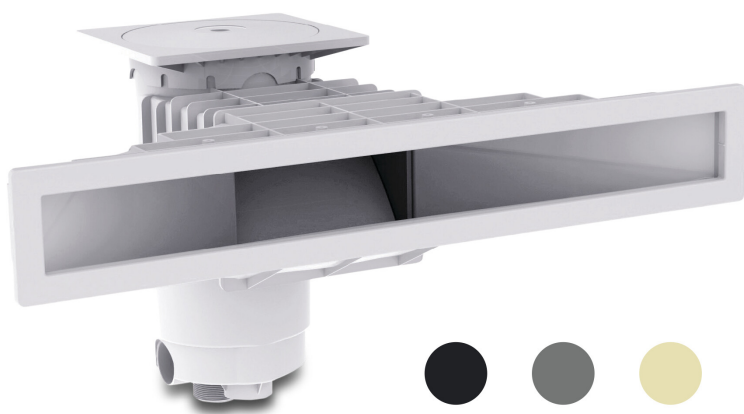

Weltico Skimmer ABS 1 1/2" x 2" female thread white type A800 Design (7039326)

weltico

TECHNICAL SPECIFICATIONS

Type	A800 Design
Material	ABS/stainless steel
Suitable for	liner and concrete pools
Connection	female thread
Colour	white
Size	1 1/2" x 2"

DIMENSIONS

A	584 mm
B	443 mm
C	806.6 mm
D	26.6 mm
E	266 mm
F	318 mm
G	753.2 mm
H	73 mm

PRODUCT INFORMATION

Approx. 7 m³/h (at a rate of 1.5 m/s) if connected to the 1 1/2" outlet with a Ø50 pipe
Approx. 10 m³/h (at a rate of 1.5 m/s) if connected to the 2" outlet with a Ø63 pipe