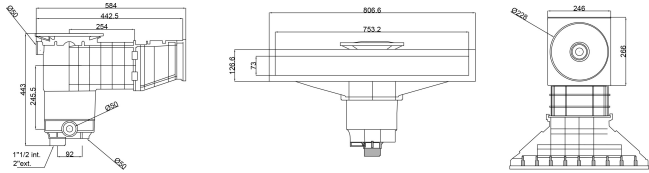

Weltico Skimmer ABS 1 1/2" x 2" female thread white type A800 Design (7039326)

weltico

TECHNICAL SPECIFICATIONS

Type	A800 Design
Material	ABS/stainless steel
Suitable for	liner and concrete pools
Connection	female thread
Colour	white
Size	1 1/2" x 2"

DIMENSIONS

A	584 mm
B	443 mm
C	806.6 mm
D	26.6 mm
E	266 mm
F	318 mm
G	753.2 mm
H	73 mm

PRODUCT INFORMATION

Approx. 7 m³/h (at a rate of 1.5 m/s) if connected to the 1 1/2" outlet with a Ø50 pipe
Approx. 10 m³/h (at a rate of 1.5 m/s) if connected to the 2" outlet with a Ø63 pipe