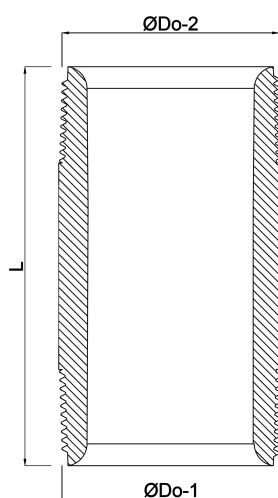

**Profec Nr. 23 Pipe nipple
stainless steel 304 1/2" male
thread 50bar 40 mm (0081563)**

TECHNICAL SPECIFICATIONS

Material stainless steel 304

Connection male thread

Fitting nr. Nr. 23

Size 1/2"

Length 40 mm

Pressure 50 bar

DIMENSIONS

L 40 mm

$\varnothing D_{o-1}$ 1/2 "

$\varnothing D_{o-2}$ 1/2 "

Last modified date: 13/03/2026

Bosta UK Ltd.
Reflection House
Olding Road
Bury St. Edmunds
Suffolk
IP33 3TA
T +44 (0) 1284 716580
E enquiries@bosta.co.uk
<http://www.bosta.com>