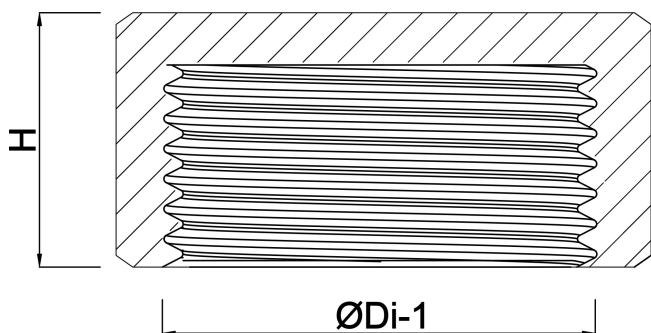

**Profec Nr. 300 Hexagon cap  
brass 3/4" female thread 30bar  
(0710399)**

# TECHNICAL SPECIFICATIONS

Material	brass
Connection	female thread
Fitting nr.	Nr. 300
Max. temp.	120 °C
Size	3/4"
Pressure	30 bar

## DIMENSIONS

F-1	11 mm
H	12.8 mm
K-1	30 mm
ØDi-1	3/4 "

**Last modified date: 13/03/2026**

Bosta UK Ltd.  
Reflection House  
Olding Road  
Bury St. Edmunds  
Suffolk  
IP33 3TA  
T +44 (0) 1284 716580  
E [enquiries@bosta.co.uk](mailto:enquiries@bosta.co.uk)  
<http://www.bosta.com>