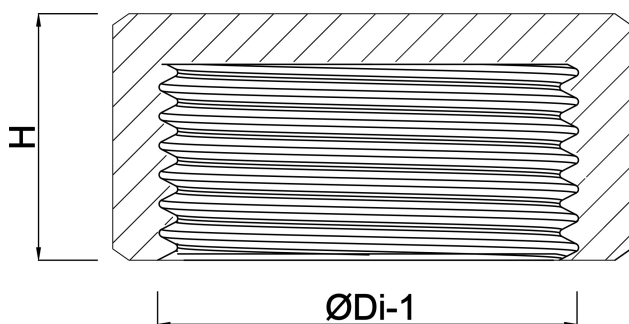

**Profec Nr. 300 Hexagon cap
brass 3/4" female thread 30bar
(0710399)**

TECHNICAL SPECIFICATIONS

Material	brass
Connection	female thread
Fitting nr.	Nr. 300
Max. temp.	120 °C
Size	3/4"
Pressure	30 bar

DIMENSIONS

F-1	11 mm
H	12.8 mm
K-1	30 mm
ØDi-1	3/4 "

Last modified date: 24/05/2026

Bosta UK Ltd.
Reflection House
Olding Road
Bury St. Edmunds
Suffolk
IP33 3TA
T +44 (0) 1284 716580
E enquiries@bosta.co.uk
<http://www.bosta.com>