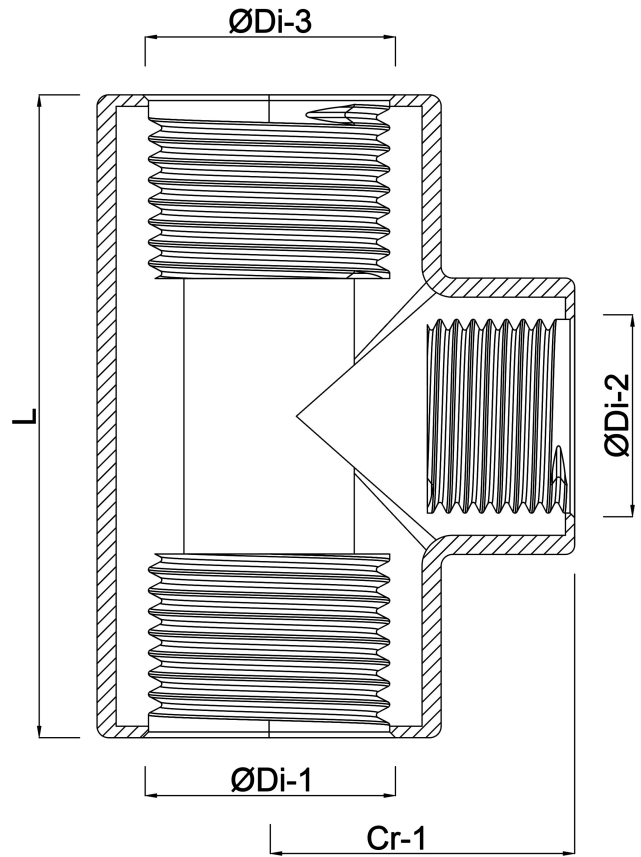

T-piece 90° PP 3/8" female thread 10bar grey (0330121)

TECHNICAL SPECIFICATIONS

Colour	grey
Material	PP
Connection	female thread
Pressure	10 bar
Max. temp.	80 °C
Size	3/8"

DIMENSIONS

Cr-1	18 mm
L	46.5 mm
ØDi-1	3/8 "
ØDi-2	3/8 "
ØDi-3	3/8 "
β	90 °