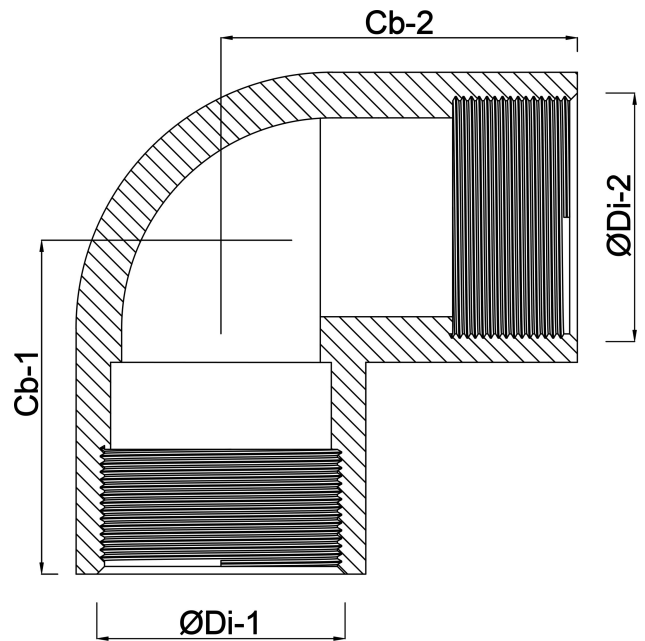

**Profec Elbow 90° PVC-U 1 1/4"**  
**female thread 10bar grey**  
**(0110153)**

# TECHNICAL SPECIFICATIONS

Colour	grey
Material	PVC-U
Connection	female thread
Pressure	10 bar
Size	1 1/4"

## DIMENSIONS

Cb-1	45 mm
Cb-2	45 mm
F-1	20 mm
ØDi-1	1 1/4 "
ØDi-2	1 1/4 "
β	90 °

**Last modified date: 22/05/2026**

Bosta UK Ltd.  
Reflection House  
Olding Road  
Bury St. Edmunds  
Suffolk  
IP33 3TA  
T +44 (0) 1284 716580  
E [enquiries@bosta.co.uk](mailto:enquiries@bosta.co.uk)  
<http://www.bosta.com>