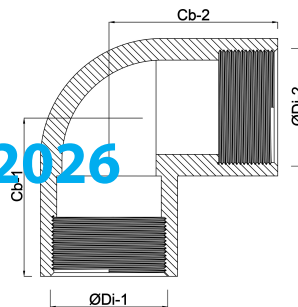

Profec Elbow 90° PVC-U 1 1/4"
female thread 10bar grey
(0110153)

TECHNICAL SPECIFICATIONS

Colour	grey
Material	PVC-U
Connection	female thread
Pressure	10 bar
Size	1 1/4"

DIMENSIONS

Cb-1	45 mm
Cb-2	45 mm
F-1	20 mm
ØDi-1	1 1/4 "
ØDi-2	1 1/4 "
β	90 °