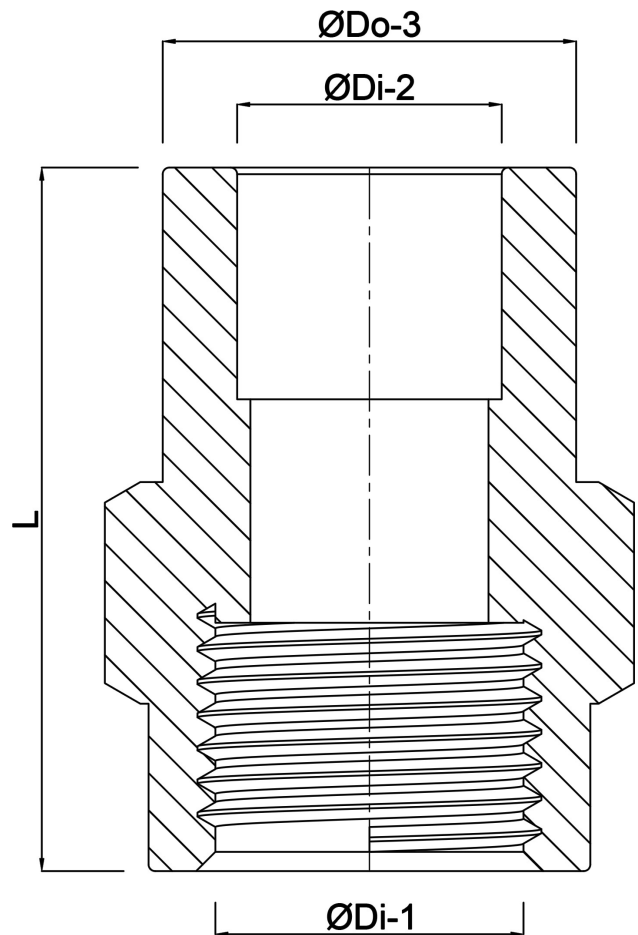

**Profec Adaptor socket PVC-U
32/40 mm x 1 1/2" glue
socket/glue spigot x female
thread 10bar grey (0100261)**

TECHNICAL SPECIFICATIONS

Colour	grey
Material	PVC-U
Connection	glue socket/glue spigot x female thread
Pressure	10 bar
Size	32/40 mm x 1 1/2"

DIMENSIONS

F-2	25 mm
L	60 mm
P-1	22 mm
ØDi-1	1 1/2 "
ØDi-2	32 mm
ØDo-3	40 mm

Last modified date: 22/05/2026

Bosta UK Ltd.
Reflection House
Olding Road
Bury St. Edmunds
Suffolk
IP33 3TA
T +44 (0) 1284 716580
E enquiries@bosta.co.uk
<http://www.bosta.com>