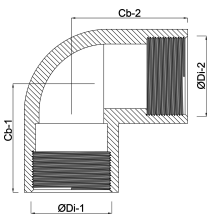

**Profec Elbow 90° PVC-U 1 1/4"
female thread 10bar grey with
stainless steel ring type
reinforced (0100303)**

TECHNICAL SPECIFICATIONS

Colour	grey
Type	reinforced
Material	PVC-U
Feature	with stainless steel ring
Connection	female thread
Pressure	10 bar
Size	1 1/4"

DIMENSIONS

Cb-1	45 mm
Cb-2	45 mm
ØDi-1	1 1/4 "
ØDi-2	1 1/4 "
β	90 °

Last modified date: 13/03/2026

Bosta UK Ltd.
Reflection House
Olding Road
Bury St. Edmunds
Suffolk
IP33 3TA
T +44 (0) 1284 716580
E enquiries@bosta.co.uk
<http://www.bosta.com>