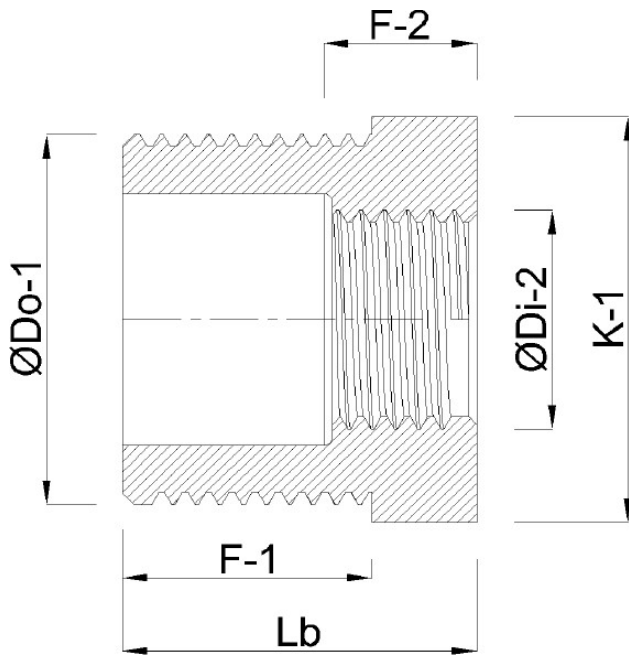

**Profec Nr. 241 Reducer bush
stainless steel 316 1" x 3/8"
male thread x female thread
16bar (0080089)**

TECHNICAL SPECIFICATIONS

Material	stainless steel 316
Connection	male thread x female thread
Fitting nr.	Nr. 241
Pressure	16 bar
Max. temp.	100 °C
Size	1" x 3/8"

DIMENSIONS

F-1	19 mm
F-2	6.8 mm
K-1	34.8 mm
Lb	25.8 mm
ØDi-2	3/8 "
ØDo-1	1 "

Last modified date: 22/06/2026

Bosta UK Ltd.
Reflection House
Olding Road
Bury St. Edmunds
Suffolk
IP33 3TA
T +44 (0) 1284 716580
E enquiries@bosta.co.uk
<http://www.bosta.com>