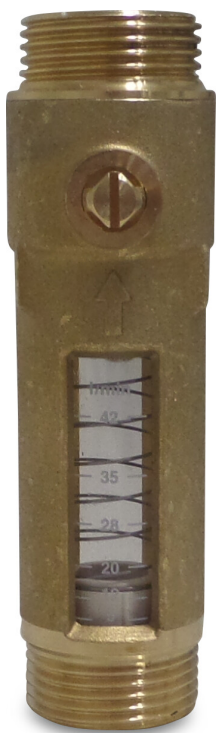

# Flow meter brass 3/4" male thread 10bar 2-12l/min DN15 brass (0800050)

# TECHNICAL SPECIFICATIONS

Colour brass

Material brass

Connection male thread

Pressure 10 bar

Max. temp. 120 °C

Capacity 2-12 l/min

Flow range 120 - 720 ltr/h

Size 3/4"

DN 15

**Last modified date: 24/05/2026**

Bosta UK Ltd.  
Reflection House  
Olding Road  
Bury St. Edmunds  
Suffolk  
IP33 3TA  
T +44 (0) 1284 716580  
E [enquiries@bosta.co.uk](mailto:enquiries@bosta.co.uk)  
<http://www.bosta.com>