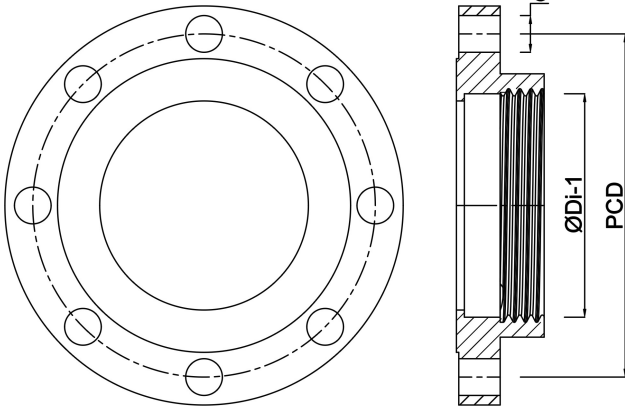

**Profec Flange threaded steel
DN32 x 1 1/4" DIN flange x
female thread 16bar black
PN10/16 (1180213)**

TECHNICAL SPECIFICATIONS

| | |
|--------------|----------------------------|
| Colour | black |
| Material | steel |
| Connection | DIN flange x female thread |
| DIN Standard | DIN 2566 |
| Flange | PN10/16 |
| Pressure | 16 bar |
| Size | DN32 x 1 1/4" |
| Diameter | 42,4 mm |
| Outer ø | 140 mm |
| Weight | 1.59 kg |
| Height | 26 mm |
| Thickness | 16 mm |
| PCD | 100 mm |
| Bolt hole | 18 mm |
| Holes | 4 |

DIMENSIONS

| | |
|---|-------|
| O | 18 mm |
|---|-------|

| | |
|-----|--------|
| PCD | 100 mm |
|-----|--------|

| | |
|-------|--------|
| ØDi-1 | 1 1/4" |
|-------|--------|

Last modified date: 24/05/2026